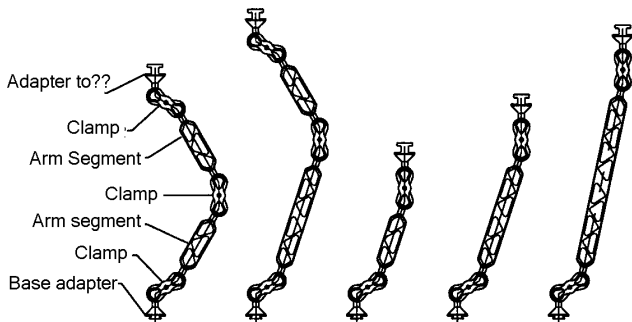

ULTRALIGHT

CONTROL SYSTEMS

**Manufacturers of rigging gear for
cameras, monitors, lights & sound equipment**

The Ultimate articulating arm system:

- Ultra Lite**
- Ultra Strong**
- Ultra Adjustable**
- Ultra Durable**
- Ultra Adaptable**

Ultra Control for your Production

Each ball and socket joint is adjustable individually, no collapsing equipment during set up and maneuvering.

Ultralight's system on a monitor

Close-up of the ball and clamp

Triple clamp
AC-TCS \$34.95

Monitor bracket
AC-MB \$46.95

Monitor bracket Large
AC-MBL \$49.95

Ball can be mounted in either position

specify 3/8 or 1/4 bolt

C-RC-HB \$97.95
Rod Clamp with ball

Easily switched from 15mm to 19mm by taking the knob off & turning over the top part of the clamp. 4 threaded holes for mounting the ball

With Bolt & Washers (B)

Female (F)

With Stud (S)

With Bolt & Washers (B)

1/420 bolt in ball, tighten with 3/16 Allen key included

BA-3816C or BA-1420C
\$33.95

For Arri cameras without locator pins, has captive bolt. Tighten with allen key through top of ball. 7/32 Allen key included