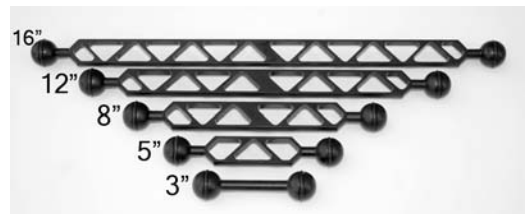

Ultra Control for your Production

Each ball and socket joint is adjustable individually, no collapsing equipment during set up and maneuvering.

Ultralight's system on a monitor

Close-up of the ball and clamp

All arm sizes from 3" to 16"

DB-03	\$29.95	DB-05	\$47.95
DB-08	\$47.95	DB-12	\$47.95
DB-16	\$49.95		

**ULTRALIGHT CONTROL SYSTEMS
CAMARILLO, CA 93010**

(805)484-3334 (805)984-3008 Fax

www.ulcs.com

Clamp
AC-CS \$29.95

Triple clamp
AC-TCS \$34.95

Monitor bracket
AC-MB \$46.95

Monitor bracket Large
AC-MBL \$49.95

Ball can be mounted in either position

specify 3/8 or 1/4 bolt

C-RC-HB \$97.95
Rod Clamp with ball

Easily switched from 15mm to 19mm by taking the knob off & turning over the top part of the clamp. 4 threaded holes for mounting the ball

With Bolt & Washers (B)

Female (F)

With Stud (S)

With Bolt & Washers (B)

1/420 bolt in ball, tighten with 3/16 Allen key included

BA-3816C or BA-1420C
\$33.95

For Arri cameras without locator pins, has captive bolt. Tighten with allen key through top of ball. 7/32 Allen key included